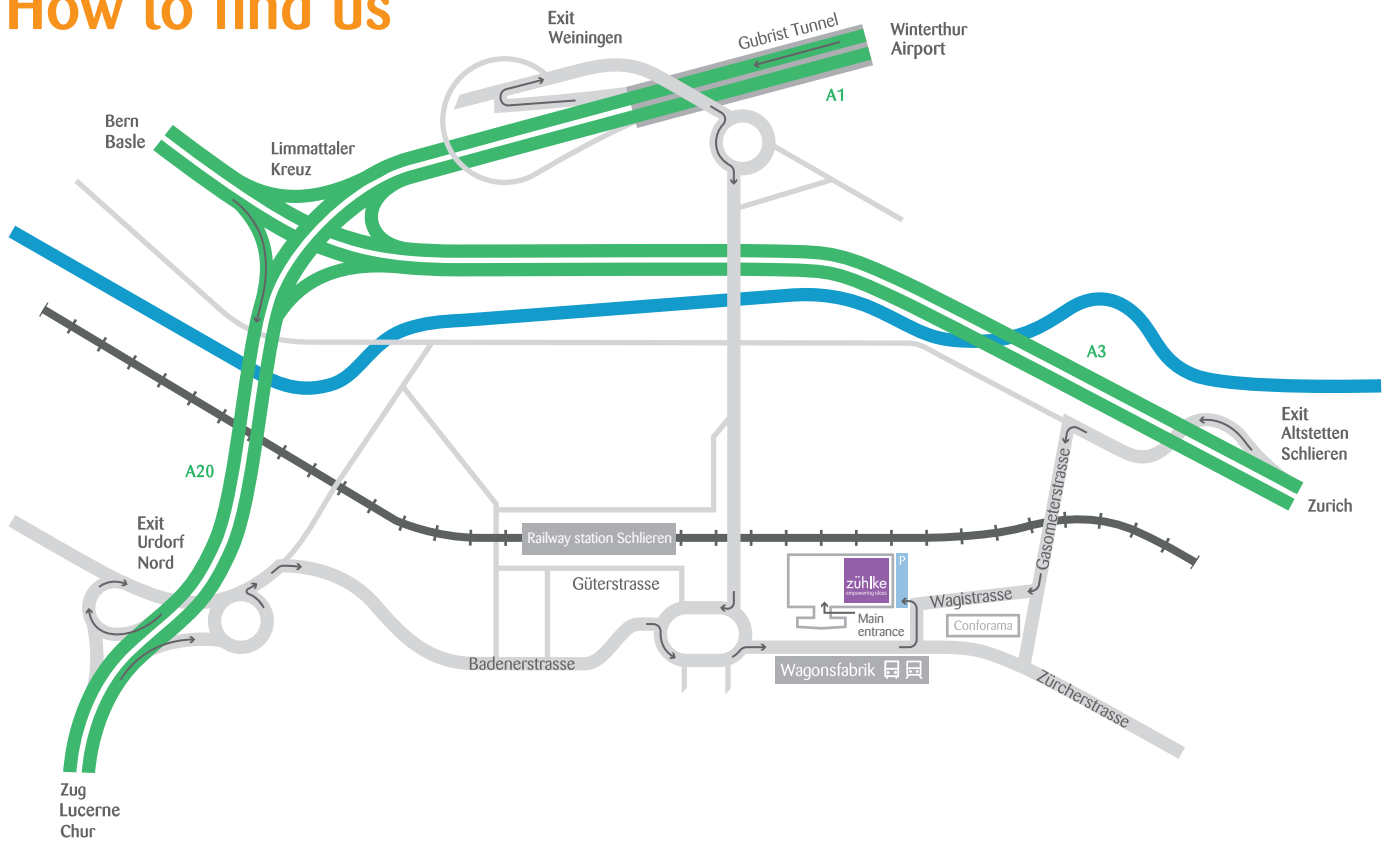

## How to find us

 Google Maps

### By car

- Coming from Bern/Basle: A1/3 motorway, take the Urdorf turning at the Limmattaler intersection (Limmattaler Kreuz), take the Urdorf Nord exit
- Coming from Zug/Lucerne/Chur: A3/4 motorway, take the Urdorf Nord exit
- Coming from St. Gallen/Zurich Airport: Nordring motorway towards Bern/Basle, take the Weiningen exit (immediately after Gubrist Tunnel), turn right at the traffic lights, carry straight on
- Coming from Zurich City: Take the Altstetten/Schlieren exit

### By s-bahn (suburban train)

Take s-bahn lines 11 or 12 from Zurich main station towards Dietikon, leave the train at Schlieren station; our building is south of the Schlieren railway station